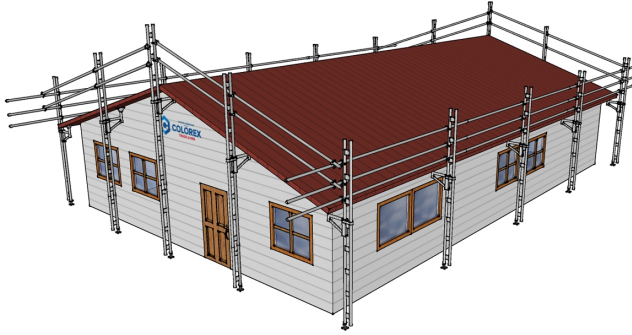

## Easyrail Pack E - Full House Lot 52m Edge Protection

**Brand:** Easyrail  
**Code:** C5358

**\$13,995.00 +GST \$16,094.25 incl. GST**

### Description

Easyrail Pack E - Full House Lot 52m Edge Protection

### Features & Benefits

- Easyrail roof edge protection is available in 4 standard post heights. These are 1m, 2m, 3m and 4m. These posts can be joined using the joining spigot to reach higher.
- For installation the cantilever bracket simply slides up the posts and is tightened under the eaves.
- Using couplers and aluminium tube the horizontal rails are easily and quickly attached to the posts.
- Easyrail is the ultimate safe solution for any low level roof edge protection application you may have.

### Pack Includes

- 16 x 4.0m Aluminium Trusses
- 6 x 2.0m Aluminium Truss
- 26 x 6.0m Lengths Aluminium Tube
- 16 x 0.30m Cantilever Brackets
- 16 x Adjustable Base Plates
- 38 x Fixed Scaffold Couplers
- 16 x Swivel Scaffold Couplers
- 24 x Joining Spigots