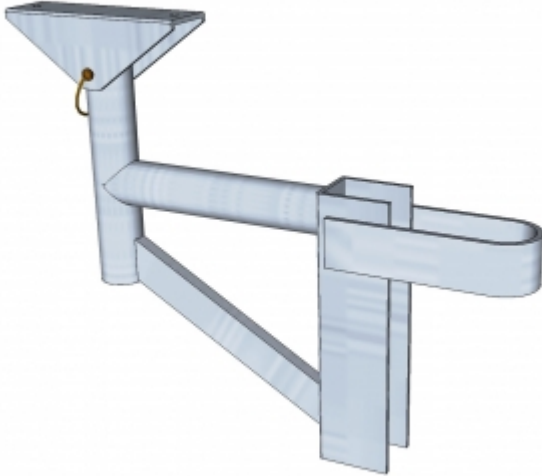

Easy Rail Aluminium Cantilever Brackets

Code: C3352

\$106.70 NZD +GST

Aluminium Cantilever Brackets for EasyRail Edge Protection System

Fits under eaves, includes swivel plate.

Used in conjunction with the Easyrail roof edge protection

Colorex Trade & Hire have a roof edge protection display set up in our trade showroom, and the product available for immediate sale

Product Specification

<https://colorex.co.nz/shop/products/roof-edge-protection/easy-rail-aluminium-cantilever-brackets/>