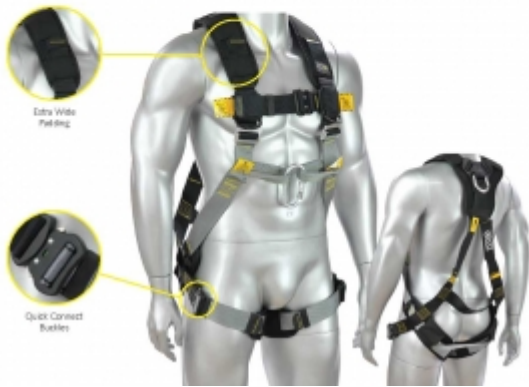

Kit #3
Premium

Options

Code	Description	Price
C3654BLA	Black	$557.00 NZD +GST
C3654BLU	Blue	$557.00 NZD +GST
C3654GRE	Green	$557.00 NZD +GST
C3654ORA	Orange	$557.00 NZD +GST
C3654RED	Red	$557.00 NZD +GST
C3654WHI	White	$557.00 NZD +GST
C3654YEL	Yellow	$557.00 NZD +GST

Scaffolder Height Safety Kit **Premium**

Premium kit for a scaffolder working at height. Be comfortable, safe and stylish whilst carrying out your work.

The included double lanyard ensure you can always be anchored. Clip the snap hook to your harness and you have two scaff hooks to anchor yourself with. The scaff hooks ensure you can be anchored to standard scaffolding tube.

If you value comfort and quality then this kit is for you. The harness has ample padding with breathable mesh fabric to ensure optimal comfort. It also includes front fall arrest and rear fall arrest D-ring attachment points.

The new Pinnacle helmet is a step forward in helmet technology. It sports wide vents with mesh covers, slots for ear protectors, lamp holder clips and a quick wheel up/down size adjustment system. Choose from a range of colours.

What's included

- ZERO Z+32 Multi-Purpose Harness with Quick Connect Buckles
- ZERO ABM-2T5E Double Elasticated Lanyard
- ZERO Pinnacle Multi Impact Helmet

Product Specification

<https://colorex.co.nz/shop/products/height-safety/height-safety-kits/scaffolder-height-safety-kit-premium/>