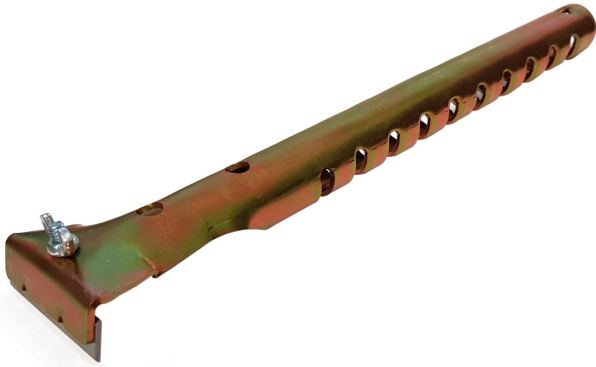

Linbide GP60HD Heavy Duty Scraper (60mm)

Brand: Linbide
Code: C1433

\$39.50 +GST \$45.43 incl. GST

Description

Linbide GP60HD Heavy Duty Scraper (60mm)

The ultimate in tungsten scrapers – solidly constructed and arranged with a 60mm double edged reversible blade. A 300mm long handle with a plastic knob for applying extra pressure makes this tool a must for when extra heavy duty scraping is required.

Product Specification

<https://colorex.co.nz/shop/products/hardware/hand-tools-hardware/scrapers/linbide-gp60hd-heavy-duty-scraper-60mm/>